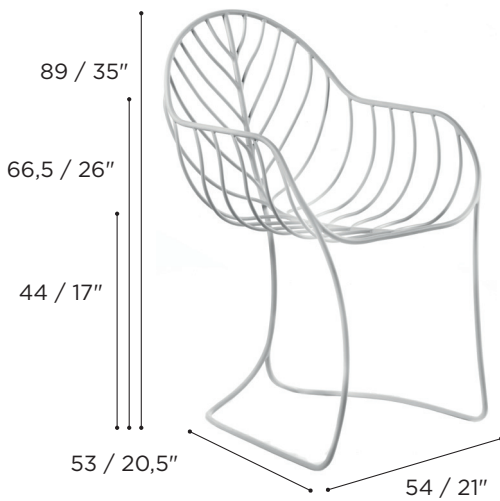

PRODUCT SHEET

FOLIA ARM CHAIR

REF: FOL55

ROYAL 
BOTANIA
indulge in finesse

CHAIR		Ref: FOL 55...	
	0,21 m ³		6,6 kg
	20-21, 22-23, 24, 26-27		

	COATED STAINLESS STEEL WR	COATED STAINLESS STEEL BR	COATED STAINLESS STEEL A	COATED STAINLESS STEEL MR	COATED STAINLESS STEEL OL	COATED STAINLESS STEEL SB
	FOL 55 WR	FOL 55 BR	FOL 55 A	FOL 55 MR	FOL 55 OL	FOL 55 SB