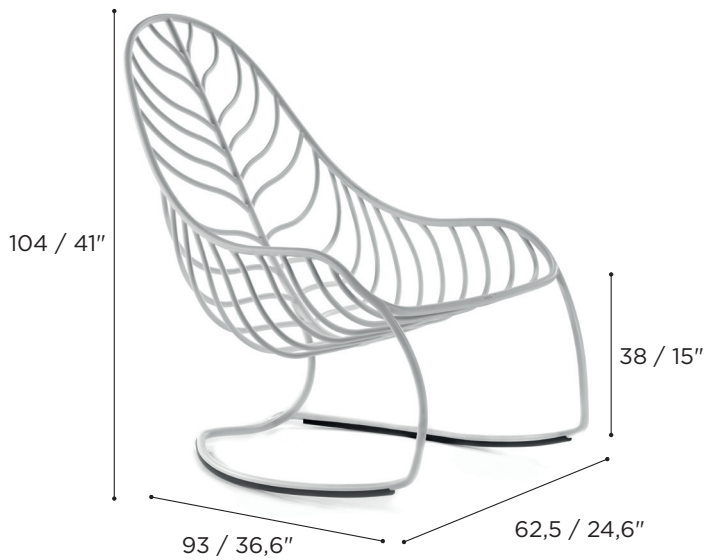

PRODUCT SHEET

FOLIA ROCKING CHAIR

REF: FOLR

ROYAL 
BOTANIA
indulge in finesse

| | | | |
|--|---------------------|---|---------|
| ROCKING CHAIR | | Ref: FOL R... | |
|  | 0,88 m ³ |  | 13,4 kg |
|  | 26-27, 40-41 | | |