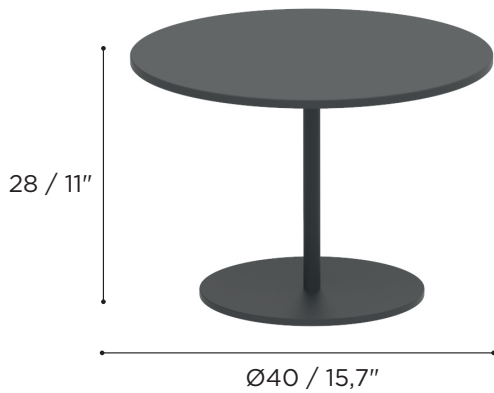

PRODUCT SHEET

BUTLER SIDE TABLE

REF: BTL40TL

SIDE TABLE		Ref: BTL 40TL...	
	0,02 m ³		C: 8,1 kg W: 5,4kg V: 8 kg
			

		COATED STAINLESS STEEL	COATED STAINLESS STEEL	COATED STAINLESS STEEL	COATED STAINLESS STEEL	
		WR	S	A	BR	
CERAMIC	WUM	BTL 40TL CWRWUM	BTL 40TL CSWUM	BTL 40TL CAWUM	BTL 40TL CBRWUM	
	BS	BTL 40TL CWRBS	BTL 40TL CSBS	BTL 40TL CABS	BTL 40TL CBRBS	
	CL	BTL 40TL CWRCL	BTL 40TL CSCL	BTL 40TL CACL	BTL 40TL CBRCL	
	TG	BTL 40TL CWR TG	BTL 40TL CSTG	BTL 40TL CATG	BTL 40TL CBR TG	
	TR	BTL 40TL CWRTR	BTL 40TL CSTR	BTL 40TL CATR	BTL 40TL CBRTR	
	PG	BTL 40TL CWRPG	BTL 40TL CSPG	BTL 40TL CAPG	BTL 40TL CBRPG	
	VB	BTL 40TL CWRVB	BTL 40TL CSVB	BTL 40TL CAVB	BTL 40TL CBRVB	
	NM	BTL 40TL CWRNM	BTL 40TL CSNM	BTL 40TL CANM	BTL 40TL CBRNM	
	ZUM	BTL 40TL CWRZUM	BTL 40TL CSZUM	BTL 40TL CAZUM	BTL 40TL CBRZUM	
	TEAK	TKL	BTL 40TL WWR	BTL 40TL WS	BTL 40TL WA	BTL 40TL WBR
		MO	BTL 40TL VWRMO	BTL 40TL VSMO	BTL 40TL VAMO	BTL 40TL VBRMO
	ENAMELED LAVA STONE	DU	BTL 40TL VWRDU	BTL 40TL VS DU	BTL 40TL VADU	BTL 40TL VBRDU
LA		BTL 40TL VWRLA	BTL 40TL VSLA	BTL 40TL VALA	BTL 40TL VBRLA	
JA		BTL 40TL VWRJA	BTL 40TL VSJA	BTL 40TL VAJA	BTL 40TL VBRJA	
PE		BTL 40TL VWRPE	BTL 40TL VSPE	BTL 40TL VAPE	BTL 40TL VBRPE	
SL		BTL 40TL VWRSL	BTL 40TL VSSL	BTL 40TL VASL	BTL 40TL VBRSL	