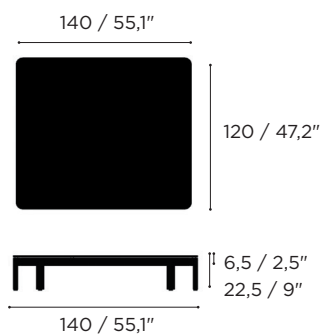

COATED ALUMINIUM + BATYLINE	COATED ALUMINIUM + BATYLINE	COATED ALUMINIUM + BATYLINE
		WR	S	A
CERAMIC	WUM	ALRL 140 LTL CWRWUM		
	BS	ALRL 140 LTL CWRBS	ALRL 140 LTL CSBS	ALRL 140 LTL CABS
	CL	ALRL 140 LTL CWRCL	ALRL 140 LTL CSCL	ALRL 140 LTL CACL
	TR	ALRL 140 LTL CWRTR	ALRL 140 LTL CSTR	ALRL 140 LTL CATR
	ZUM			ALRL 140 LTL CAZUM
	VB			ALRL 140 LTL CAVB
	NM			ALRL 140 LTL CANM