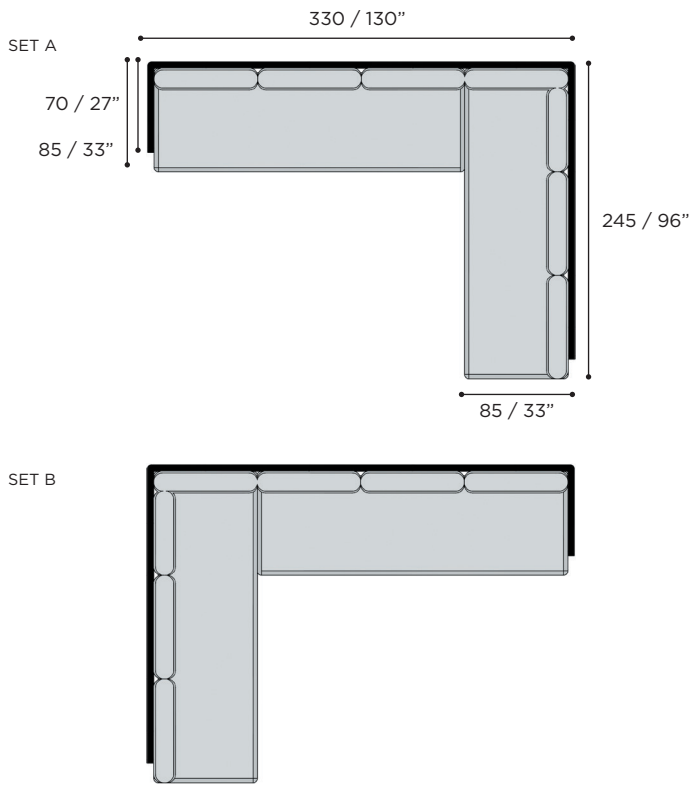

ALURA LOUNGE SETS

SET 09 Ref: ALRL 09...