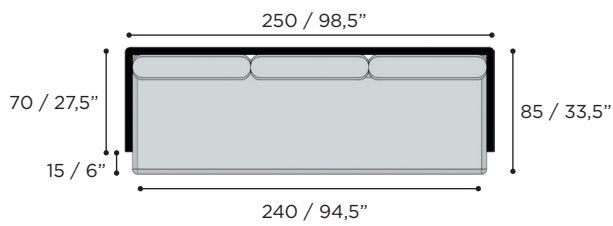

COATED ALUMINIUM	COATED ALUMINIUM	COATED ALUMINIUM
		WR	S	A
BATYLINE	WU	ALRL 160 TWRWU		
	PG		ALRL 160 TSPG	
	ZU			ALRL 160 TAZU
CUSHIONS				
PIL ALRL 160 SET ED... (3 pcs)				
STANDARD			•	
CAT. A			•	
CAT. B			•	
CAT. C			•	

THREE SEATER		Ref: ALRL 240...		
	1,7 m³		50 kg	
	112-113