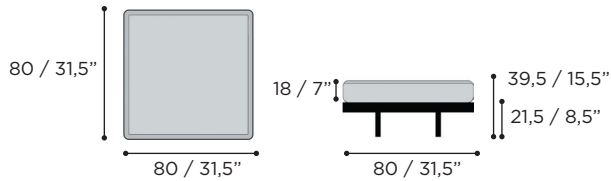

BATYLINE	WU	ALRL 80 F TWRWU		
	PG		ALRL 80 F TSPG	
	ZU			ALRL 80 F TAZU
CUSHIONS				
PIL ALRL 80 ED... (1 pc)				
STANDARD			•	
CAT. A			•	
CAT. B			•	
CAT. C			•	

FOOTREST		Ref: ALRL 140F ...		
	0,49 m³		31,8 kg