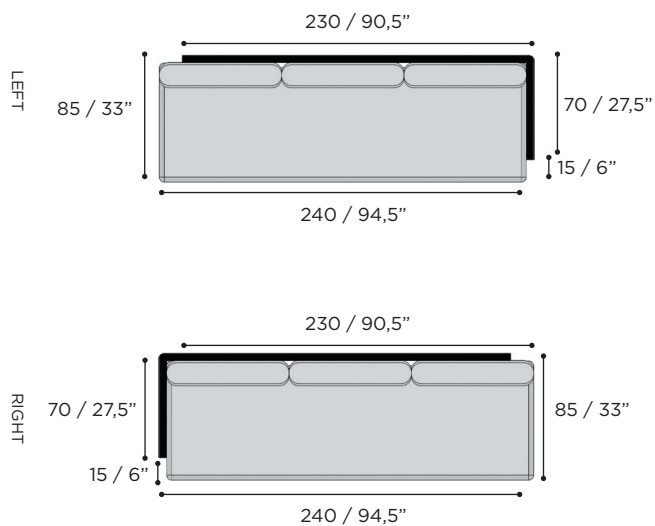

COATED ALUMINIUM	COATED ALUMINIUM	COATED ALUMINIUM
		WR	S	A
BATYLINE		ALRL 240 L TWRWU		
		ALRL 240 R TWRWU		
			ALRL 240 L TSPG	
			ALRL 240 R TSPG	
				ALRL 240 L TAZU
				ALRL 240 R TAZU
CUSHIONS				
PIL ALRL 240 SET ED... (4 pcs)				
STANDARD			•	
CAT. A			•	
CAT. B			•	
CAT. C			•