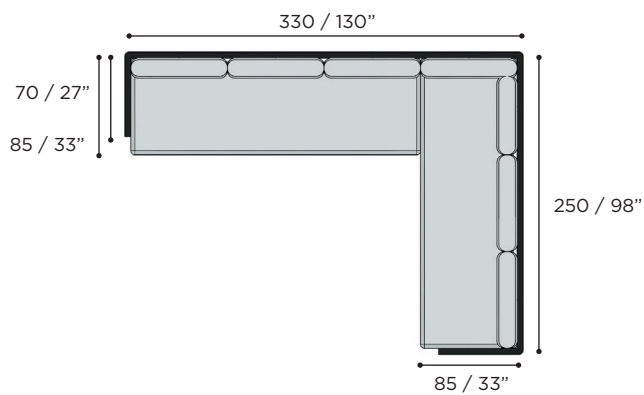

COATED ALUMINIUM	COATED ALUMINIUM	COATED ALUMINIUM
		WR	S	A
BATYLINE	WU	ALRL 08 WRWU		
	PG		ALRL 08 SPG	
	ZU			ALRL 08 AZU
CUSHIONS				
PIL ALRL 08 SET ED... (9 pcs)				
STANDARD			•	
CAT. A			•	
CAT. B			•	
CAT. C			•