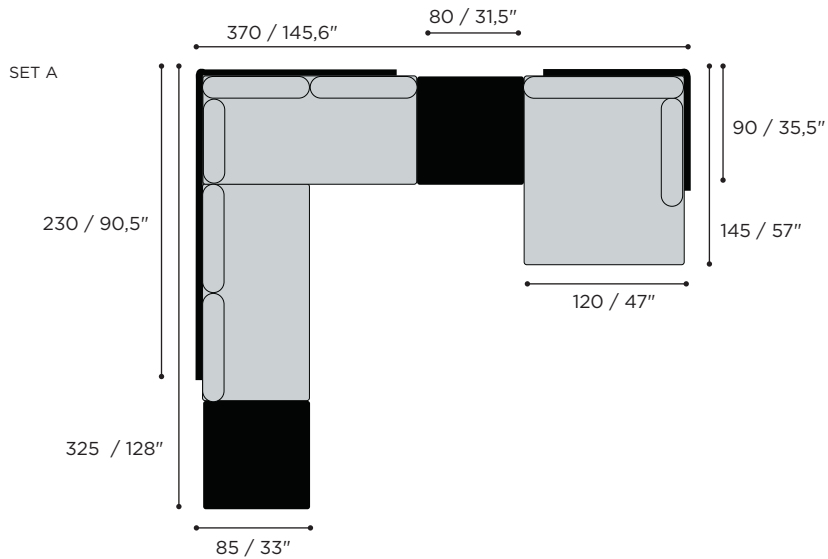

ALURA LOUNGE SETS

SET 17   Ref: ALRL 17...

		COATED ALUMINIUM	COATED ALUMINIUM	COATED ALUMINIUM
		WR	S	A
BATYLINE	WU	ALRL 17 A WRWU		
	WU	ALRL 17 B WRWU		
	PG		ALRL 17 A SPG	
	PG		ALRL 17 B SPG	
	ZU			ALRL 17 A AZU
	ZU			ALRL 17 B AZU
		CUSHIONS		
		PIL ALRL 17 AB SET ED... (10 pcs)		
STANDARD			•	
CAT. A			•	
CAT. B			•	
CAT. C			•	
		TABLE TOPS		
SET A + B		SEE OPTIONS PP 187