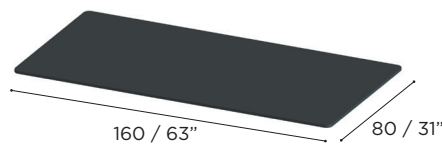

ALURA / LUSIT LOUNGE TABLE TOP 160
GLASS	WU	ALRL 160 TOP GWU
	PG	ALRL 160 TOP GPG
	ZU	ALRL 160 TOP GZU
CERAMIC	WUM	ALRL 160 TOP CWUM
	BS	ALRL 160 TOP CBS
	CL	ALRL 160 TOP CCL
	PG	ALRL 160 TOP CPG
	TR	ALRL 160 TOP CTR
	TG	ALRL 160 TOP CTG
	ZUM	ALRL 160 TOP CZUM
	VB	ALRL 160 TOP CVB
	NM	ALRL 160 TOP CNM