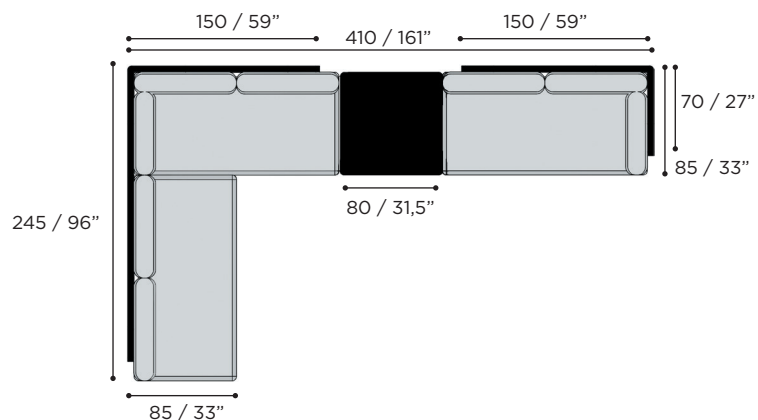

ALURA LOUNGE SETS

SET 11 Ref: ALRL 11...

		COATED ALUMINIUM WR	COATED ALUMINIUM S	COATED ALUMINIUM A
BATYLINE	WU	ALRL 11 WRWU •		
	PG		ALRL 11 SPG •	
	ZU			ALRL 11 AZU •
CUSHIONS				
PIL ALRL 11 SET ED... (11 pcs)				
STANDARD			•	
CAT. A			•	
CAT. B			•	
CAT. C			•	
TABLE TOPS				
TOP		SEE OPTIONS PP 187		

SET 12 Ref: ALRL 12...