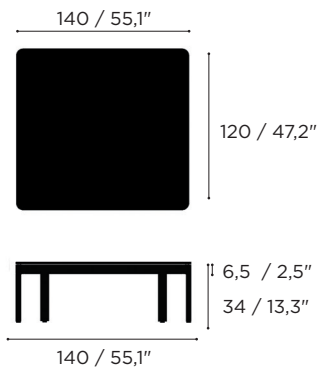

ALURA LOUNGE SPECIFICATIONS

LOUNGE TABLE		Ref: ARLR 140 LTH...	
0,16 m³	19,8 kg		

		COATED ALUMINIUM + BATYLINE	COATED ALUMINIUM + BATYLINE	COATED ALUMINIUM + BATYLINE
		WR	S	A
CERAMIC	WUM	ALRL 140 LTH CWRWUM		
	BS	ALRL 140 LTH CWRBS	ALRL 140 LTH CSBS	ALRL 140 LTH CABS
	CL	ALRL 140 LTH CWRCL	ALRL 140 LTH CSCL	ALRL 140 LTH CACL
	TR	ALRL 140 LTH CWRTR	ALRL 140 LTH CSTR	ALRL 140 LTH CATR
	ZUM			ALRL 140 LTH CAZUM
	VB			ALRL 140 LTH CAVB
	NM			ALRL 140 LTH CANM

ALRL 140 TABLE TOP		Ref: ARLR 140 TOP...	
C: 49 kg