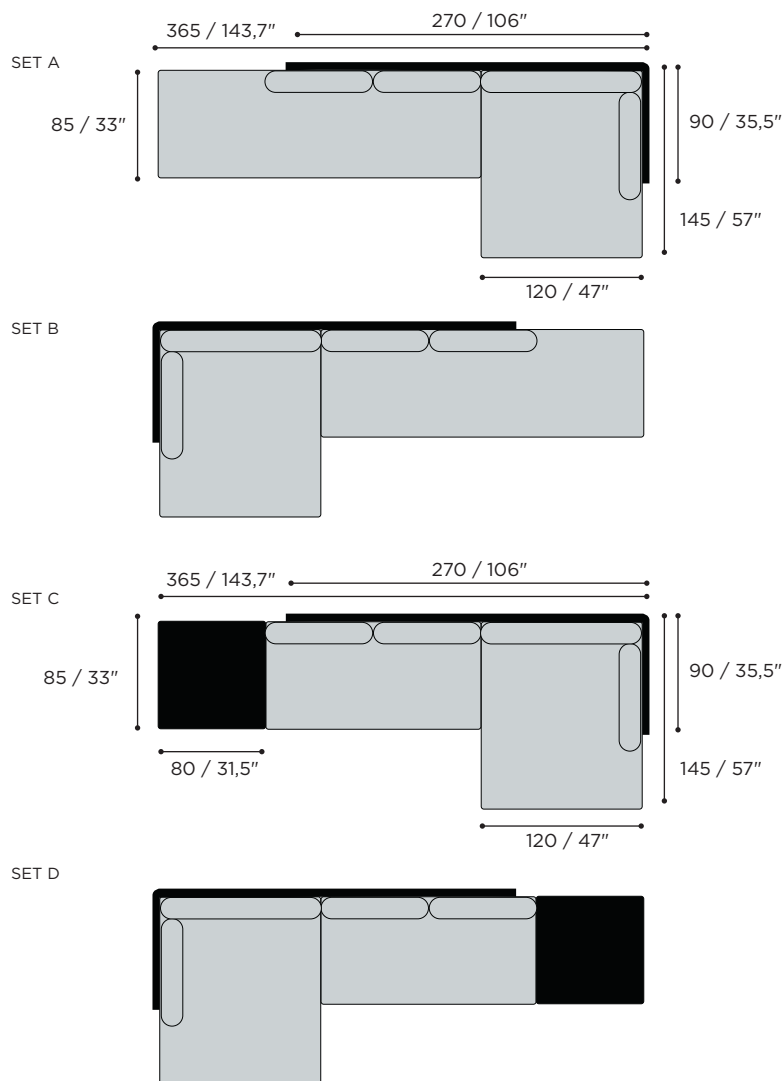

BATYLINE	WU	ALRL 16 A WRWU		
	WU	ALRL 16 B WRWU		
	WU	ALRL 16 C WRWU		
	WU	ALRL 16 D WRWU		
	PG		ALRL 16 A SPG	
	PG		ALRL 16 B SPG	
	PG		ALRL 16 C SPG	
	PG		ALRL 16 D SPG	
	ZU			ALRL 16 A AZU
	ZU			ALRL 16 B AZU
ZU			ALRL 16 C AZU	
ZU			ALRL 16 D AZU	
CUSHIONS				
PIL ALRL 16 AB SET ED... (6 pcs)				
STANDARD				
CAT. A				
CAT. B				
CAT. C				
PIL ALRL 16 CD SET ED... (6 pcs)				
STANDARD				
CAT. A				
CAT. B				
CAT. C				
TABLE TOPS				
SET C + D				SEE OPTIONS PP 187