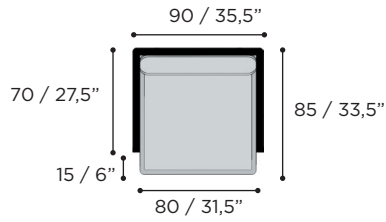

ALURA LOUNGE CUSHIONS

ALURA LOUNGE CUSHIONS	
	PIL ALRL 60 V ... ARM 60 x 40
STANDARD	•
CAT. A	•
CAT. B	•
CAT. C	•
	PIL ALRL 65 V ... BACK / ARM 65 x 40
STANDARD	•
CAT. A	•
CAT. B	•
CAT. C	•
	PIL ALRL 80 V ... BACK / ARM 80 x 40
STANDARD	•
CAT. A	•
CAT. B	•
CAT. C	•
	PIL ALRL 120 V ... BACK 120 x 40
STANDARD	•
CAT. A	•
CAT. B	•
CAT. C	•

ALURA LOUNGE CUSHIONS	
	PIL ALRL 80 ... SEAT 80 x 80
STANDARD	•
CAT. A	•
CAT. B	•
CAT. C	•
	PIL ALRL 140 ... SEAT 140 x 120
STANDARD	•
CAT. A	•
CAT. B	•
CAT. C	•
	PIL ALRL 160 ... SEAT 160 x 80
STANDARD	•
CAT. A	•
CAT. B	•
CAT. C	•
	PIL ALRL 240 ... SEAT 240 x 80
STANDARD	•
CAT. A	•
CAT. B	•
CAT. C	•

ALURA LOUNGE SPECIFICATIONS

ONE SEATER		Ref: ALRL 100...		
	0,6 m ³		22 kg	

		COATED ALUMINIUM	COATED ALUMINIUM	COATED ALUMINIUM
		WR	S	A
BATYLINE	WU	ALRL 100 TWRWU		
	PG		ALRL 100 TSPG	
	ZU			ALRL 100 TAZU
CUSHIONS				
PIL ALRL 100 SET ED... (2 pcs)				
STANDARD			•	
CAT. A			•	
CAT. B			•	
CAT. C			•	