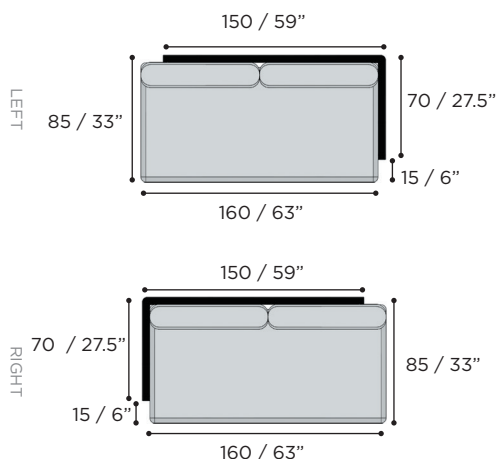

ALURA LOUNGE SPECIFICATIONS

TWO SEATER		Ref: ALRL 160 ...		
	1,1 m ³		35 kg	

		COATED ALUMINIUM	COATED ALUMINIUM	COATED ALUMINIUM
		WR	S	A
BATYLINE	WU	ALRL 160 TWRWU		
	PG		ALRL 160 TSPG	
	ZU			ALRL 160 TAZU
CUSHIONS				
PIL ALRL 160 SET ED... (3 pcs)				
STANDARD			•	
CAT. A			•	
CAT. B			•	
CAT. C			•	

THREE SEATER		Ref: ALRL 240...		
	1,7 m ³		50 kg	
	112-113			

		COATED ALUMINIUM	COATED ALUMINIUM	COATED ALUMINIUM
		WR	S	A
BATYLINE	WU	ALRL 240 TWRWU		
	PG		ALRL 240 TSPG	
	ZU			ALRL 240 TAZU
CUSHIONS				
PIL ALRL 240 SET ED... (4 pcs)				
STANDARD			•	
CAT. A			•	
CAT. B			•	
CAT. C			•	

ALURA LOUNGE SPECIFICATIONS

L/R ARM MODULE		Ref: ALRL 160 ...		
	1,1 m ³		34 kg	

		COATED ALUMINIUM	COATED ALUMINIUM	COATED ALUMINIUM
		WR	S	A
BATYLINE		ALRL 160 L TWRWU		
		ALRL 160 R TWRWU		
			ALRL 160 L TSPG	
			ALRL 160 R TSPG	
				ALRL 160 L TAZU
				ALRL 160 R TAZU
CUSHIONS				
PIL ALRL 160 SET ED... (3 pcs)				
STANDARD			•	
CAT. A			•	
CAT. B			•	
CAT. C			•	