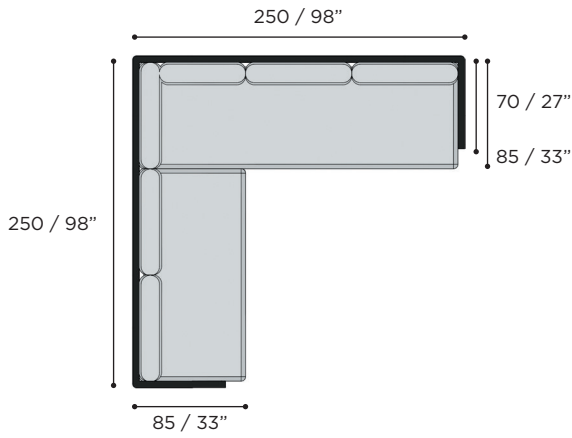

ALURA LOUNGE SETS

SET 05 Ref: ALRL 05...

		COATED ALUMINIUM WR	COATED ALUMINIUM S	COATED ALUMINIUM A
BATYLINE	WU	ALRL 05 WRWU •		
	PG		ALRL 05 SPG •	
	ZU			ALRL 05 AZU •
CUSHIONS				
PIL ALRL 05 SET ED... (8 pcs)				
STANDARD			•	
CAT. A			•	
CAT. B			•	
CAT. C			•	

SET 06 Ref: ALRL 06...