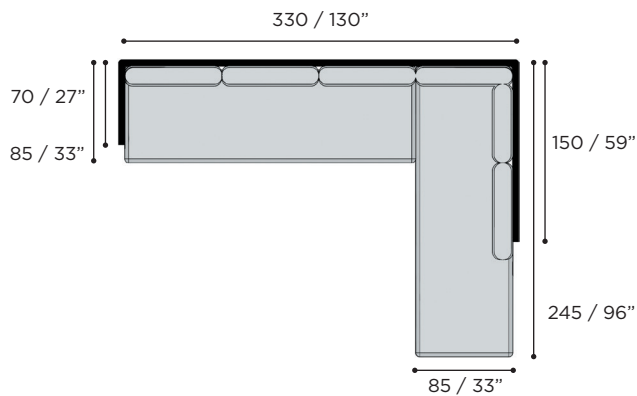

ALURA LOUNGE SETS

SET 07 Ref: ALRL 07...

SET A

SET B