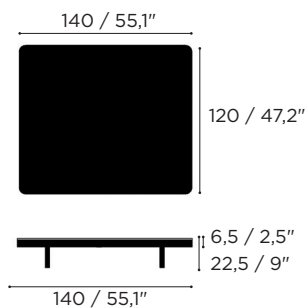

ALURA LOUNGE SPECIFICATIONS

LOUNGE TABLE		Ref: ARLR 140...	
0,15 m³	22,5 kg		

		COATED ALUMINIUM + BATYLINE	COATED ALUMINIUM + BATYLINE	COATED ALUMINIUM + BATYLINE
		WR	S	A
CERAMIC	WUM	ALRL 140 CWRWUM		
	BS	ALRL 140 CWRBS	ALRL 140 CSBS	ALRL 140 CABS
	CL	ALRL 140 CWRCL	ALRL 140 CSCL	ALRL 140 CACL
	TR	ALRL 140 CWRTR	ALRL 140 CSTR	ALRL 140 CATR
	ZUM			ALRL 140 CAZUM
	VB			ALRL 140 CAVB
	NM			ALRL 140 CANM

LOUNGE TABLE		Ref: ARLR 140 LTL...	
0,15 m³	19 kg