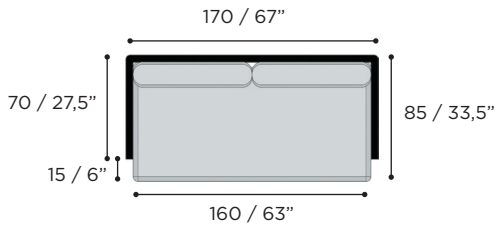

ALURA LOUNGE SPECIFICATIONS

TWO SEATER		Ref: ALRL 160 ...		
	1,1 m³		35 kg