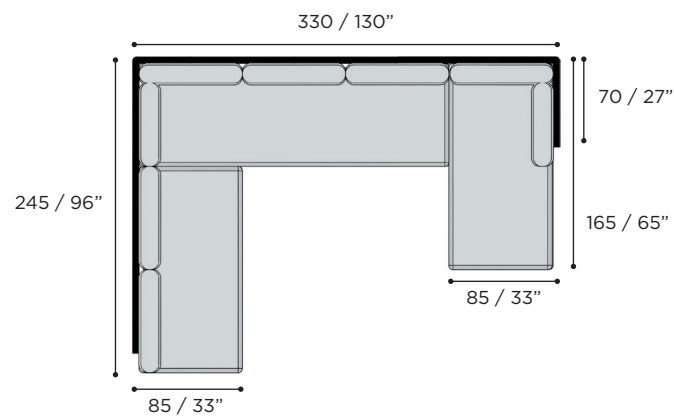

COATED ALUMINIUM WR	COATED ALUMINIUM S	COATED ALUMINIUM A
BATYLINE	WU	ALRL 12 WRWU •		
	PG		ALRL 12 SPG •	
	ZU			ALRL 12 AZU •
CUSHIONS				
PIL ALRL 12 SET ED... (11 pcs)				
STANDARD			•	
CAT. A			•	
CAT. B			•	
CAT. C			•