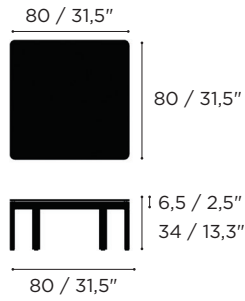

ALURA LOUNGE SPECIFICATIONS

LOUNGE TABLE		Ref: ALRL 80 LTH...	
	0,21 m³		G: 25,6 kg C: 24,6 kg TK: 18 kg

		COATED ALUMINIUM + BATYLINE	COATED ALUMINIUM + BATYLINE	COATED ALUMINIUM + BATYLINE	
		WR	S	A	
GLASS	WU	ALRL 80 LTH GWRWU			
	PG		ALRL 80 LTH GSPG		
	ZU			ALRL 80 LTH GAZU	
CERAMIC	WUM	ALRL 80 LTH CWRWUM			
	BS	ALRL 80 LTH CWRBS	ALRL 80 LTH CSBS	ALRL 80 LTH CABS	
	CL	ALRL 80 LTH CWRCL	ALRL 80 LTH CSCL	ALRL 80 LTH CACL	
	TG	ALRL 80 LTH CWR TG	ALRL 80 LTH CSTG	ALRL 80 LTH CATG	
	TR	ALRL 80 LTH CWRTR	ALRL 80 LTH CSTR	ALRL 80 LTH CATR	
	PG		ALRL 80 LTH CSPG		
	ZUM			ALRL 80 LTH CAZUM	
	VB			ALRL 80 LTH CAVB	
	NM			ALRL 80 LTH CANM	
	TEAK	TK	ALRL 80 LTH WWR	ALRL 80 LTH WS	ALRL 80 LTH WA

ALRL 80 TABLE TOP		Ref: ALRL 80 TOP...	
	G: 15,7 kg - C: 14,7 kg - TK: 4,7 kg