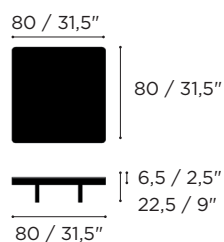

ALURA LOUNGE SPECIFICATIONS

TWO SEATER		Ref: ALRL 160 ...		
	1,1 m ³		35 kg	

		COATED ALUMINIUM	COATED ALUMINIUM	COATED ALUMINIUM
		WR	S	A
BATYLINE	WU	ALRL 160 TWRWU		
	PG		ALRL 160 TSPG	
	ZU			ALRL 160 TAZU
CUSHIONS				
PIL ALRL 160 SET ED... (3 pcs)				
STANDARD			•	
CAT. A			•	
CAT. B			•	
CAT. C			•	

THREE SEATER		Ref: ALRL 240...		
	1,7 m ³		50 kg	
	112-113			

		COATED ALUMINIUM	COATED ALUMINIUM	COATED ALUMINIUM
		WR	S	A
BATYLINE	WU	ALRL 240 TWRWU		
	PG		ALRL 240 TSPG	
	ZU			ALRL 240 TAZU
CUSHIONS				
PIL ALRL 240 SET ED... (4 pcs)				
STANDARD			•	
CAT. A			•	
CAT. B			•	
CAT. C			•	

ALURA LOUNGE SPECIFICATIONS

L/R ARM MODULE		Ref: ALRL 160 ...		
	1,1 m ³		34 kg	

		COATED ALUMINIUM	COATED ALUMINIUM	COATED ALUMINIUM
		WR	S	A
BATYLINE		ALRL 160 L TWRWU		
		ALRL 160 R TWRWU		
			ALRL 160 L TSPG	
			ALRL 160 R TSPG	
				ALRL 160 L TAZU
				ALRL 160 R TAZU
CUSHIONS				
PIL ALRL 160 SET ED... (3 pcs)				
STANDARD			•	
CAT. A			•	
CAT. B			•	
CAT. C			•	

ALURA LOUNGE SPECIFICATIONS

LOUNGE TABLE		Ref: ALRL 80...	
 0,15 m ³		G: 28,6 kg C: 25,8 kg TK: 19,1 kg	

		COATED ALUMINIUM + BATYLINE	COATED ALUMINIUM + BATYLINE	COATED ALUMINIUM + BATYLINE
		WR 	S 	A 
GLASS	WU	ALRL 80 GWRWU		
	PG		ALRL 80 GSPG	
	ZU			ALRL 80 GAZU
CERAMIC	WUM	ALRL 80 CWRWUM		
	BS	ALRL 80 CWRBS	ALRL 80 CSBS	ALRL 80 CABS
	CL	ALRL 80 CWRCL	ALRL 80 CSCL	ALRL 80 CACL
	TG	ALRL 80 CWR TG	ALRL 80 CSTG	ALRL 80 CATG
	TR	ALRL 80 CWRTR	ALRL 80 CSTR	ALRL 80 CATR
	PG		ALRL 80 CSPG	
	ZUM			ALRL 80 CAZUM
	VB	ALRL 80 CWRVB		ALRL 80 CAVB
	NM	ALRL 80 CWRNM	ALRL 80 CSNM	ALRL 80 CANM
	TEAK	TK	ALRL 80 WWR	ALRL 80 WS