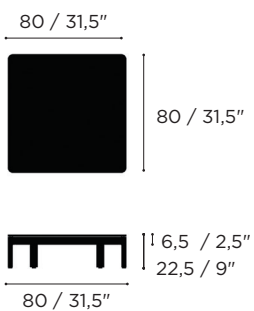

COATED ALUMINIUM + BATYLINE	COATED ALUMINIUM + BATYLINE	COATED ALUMINIUM + BATYLINE	
		WR	S	A	
GLASS	WU	ALRL 80 LTL GWRWU			
	PG		ALRL 80 LTL GSPG		
	ZU			ALRL 80 LTL GAZU	
CERAMIC	WUM	ALRL 80 LTL CWRWUM			
	BS	ALRL 80 LTL CWRBS	ALRL 80 LTL CSBS	ALRL 80 LTL CABS	
	CL	ALRL 80 LTL CWRCL	ALRL 80 LTL CSCL	ALRL 80 LTL CACL	
	TG	ALRL 80 LTL CWR TG	ALRL 80 LTL CSTG	ALRL 80 LTL CATG	
	TR	ALRL 80 LTL CWRTR	ALRL 80 LTL CSTR	ALRL 80 LTL CATR	
	PG		ALRL 80 LTL CSPG		
	ZUM			ALRL 80 LTL CAZUM	
	VB			ALRL 80 LTL CAVB	
	NM			ALRL 80 LTL CANM	
	TEAK	TK	ALRL 80 LTL WWR	ALRL 80 LTL WS	ALRL 80 LTL WA