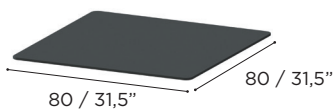

ALURA / LUSIT LOUNGE TABLE TOP 80	
GLASS	WU	ALRL 80 TOP GWU	
	PG	ALRL 80 TOP GPG	
	ZU	ALRL 80 TOP GZU	
CERAMIC	WUM	ALRL 80 TOP CWUM	
	BS	ALRL 80 TOP CBS	
	CL	ALRL 80 TOP CCL	
	PG	ALRL 80 TOP CPG	
	TR	ALRL 80 TOP CTR	
	TG	ALRL 80 TOP CTG	
	ZUM	ALRL 80 TOP CZUM	
	VB	ALRL 80 TOP CVB	
	NM	ALRL 80 TOP CNM	
	TEAK	TK	ALRL 80 TOP W