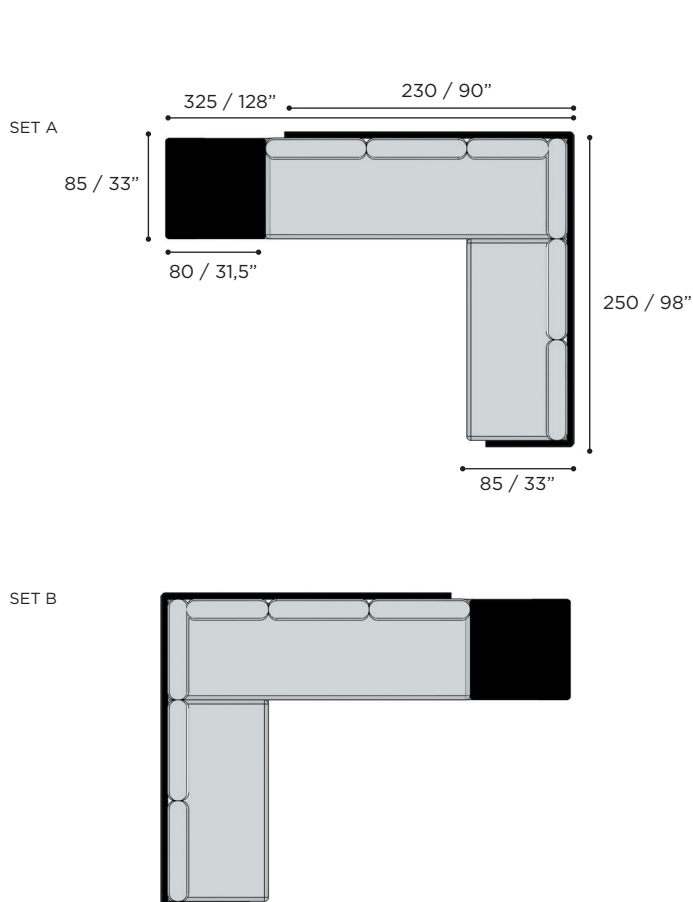

COATED ALUMINIUM	COATED ALUMINIUM	COATED ALUMINIUM
		WR	S	A
BATYLINE	WU	ALRL 09 A WRWU		
	WU	ALRL 09 B WRWU		
	PG		ALRL 09 A SPG	
	PG		ALRL 09 B SPG	
	ZU			ALRL 09 A AZU
	ZU			ALRL 09 B AZU
CUSHIONS				
PIL ALRL 09 AB SET ED... (9 pcs)				
STANDARD				
CAT. A				
CAT. B				
CAT. C				

SET 10 Ref: ALRL 10...