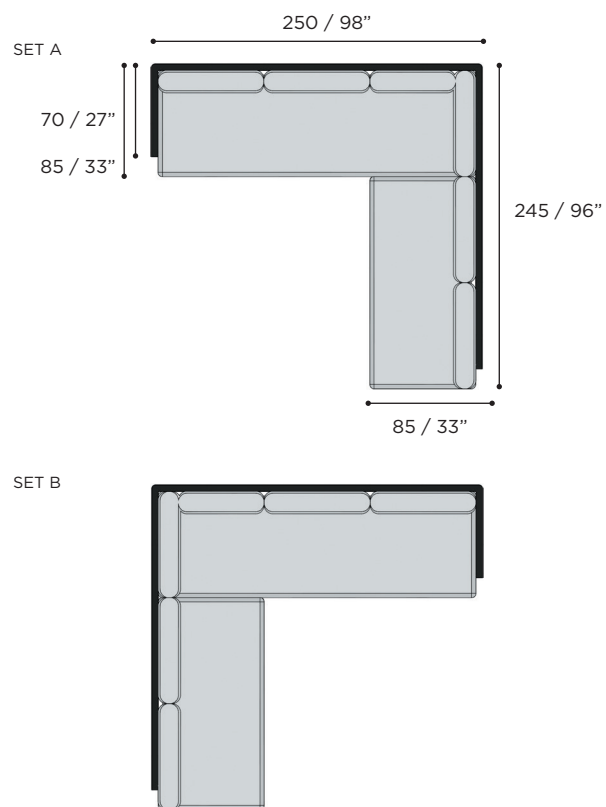

COATED ALUMINIUM WR	COATED ALUMINIUM S	COATED ALUMINIUM A
BATYLINE	WU	ALRL 04 A WRWU •		
	WU	ALRL 04 B WRWU •		
	PG		ALRL 04 A SPG •	
	PG		ALRL 04 B SPG •	
	ZU			ALRL 04 A AZU •
	ZU			ALRL 04 B AZU •
CUSHIONS				
PIL ALRL 04 AB SET ED... (8 pcs)				
STANDARD			•	
CAT. A			•	
CAT. B			•	
CAT. C			•