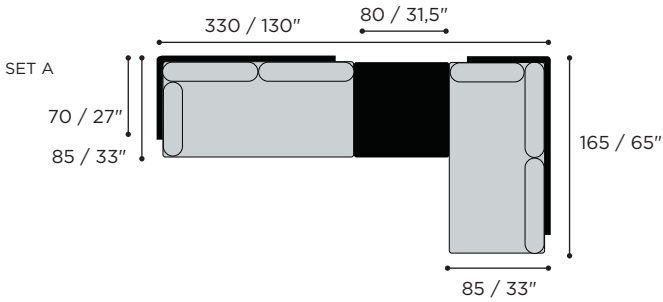

ALURA LOUNGE SETS

SET 13 Ref: ALRL 13...

		COATED ALUMINIUM	COATED ALUMINIUM	COATED ALUMINIUM
		WR	S	A
BATYLINE	WU	ALRL 13 A WRWU		
	WU	ALRL 13 B WRWU		
	PG		ALRL 13 A SPG	
	PG		ALRL 13 B SPG	
	ZU			ALRL 13 A AZU
	ZU			ALRL 13 B AZU
CUSHIONS				
PIL ALRL 13 AB SET ED... (8 pcs)				
STANDARD			•	
CAT. A			•	
CAT. B			•	
CAT. C			•	
TABLE TOPS				
SET A + B				SEE OPTIONS PP 187

SET 14 Ref: ALRL 14...