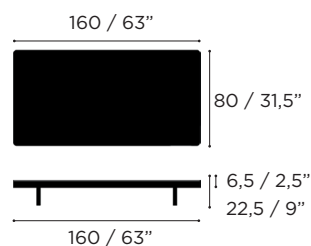

ALURA LOUNGE SPECIFICATIONS

LOUNGE TABLE		Ref: ALRL 160...	
0,28 m³		G: 48 kg C: 46 kg	

		COATED ALUMINIUM + BATYLINE	COATED ALUMINIUM + BATYLINE	COATED ALUMINIUM + BATYLINE
		WR	S	A
GLASS	WU	ALRL 160 GWRWU		
	PG		ALRL 160 GSPG	
	ZU			ALRL 160 GAZU
CERAMIC	WUM	ALRL 160 CWRWUM		
	BS	ALRL 160 CWRBS	ALRL 160 CSBS	ALRL 160 CABS
	CL	ALRL 160 CWRCL	ALRL 160 CSCL	ALRL 160 CACL
	TG	ALRL 160 CWR TG	ALRL 160 CSTG	ALRL 160 CATG
	TR	ALRL 160 CWRTR	ALRL 160 CSTR	ALRL 160 CATR
	PG		ALRL 160 CSPG	
	ZUM			ALRL 160 CAZUM
	VB			ALRL 160 CAVB
	NM			ALRL 160 CANM

LOUNGE TABLE		Ref: ALRL 160 LTL...	
0,28 m³		G: 46 kg C: 44 kg