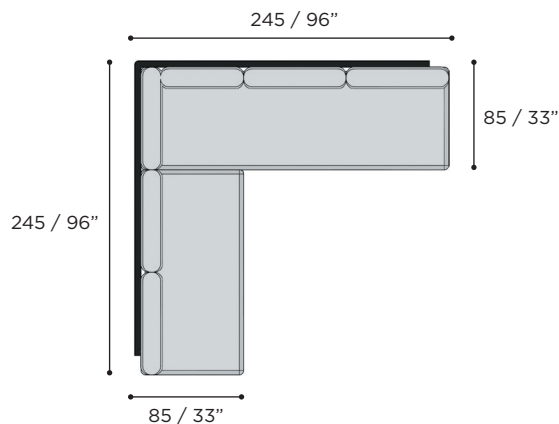

ALURA LOUNGE SETS

SET 03 Ref: ALRL 03...

		COATED ALUMINIUM WR	COATED ALUMINIUM S	COATED ALUMINIUM A
BATYLINE	WU	ALRL 03 WRWU •		
	PG		ALRL 03 SPG •	
	ZU			ALRL 03 AZU •
CUSHIONS				
PIL ALRL 03 SET ED... (8 pcs)				
STANDARD			•	
CAT. A			•	
CAT. B			•	
CAT. C			•	

SET 04 Ref: ALRL 04...