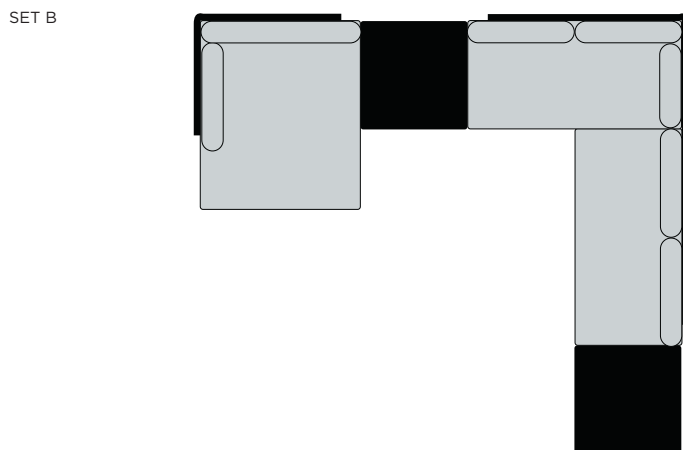

ALURA LOUNGE SETS

SET 17   Ref: ALRL 17...

		COATED ALUMINIUM	COATED ALUMINIUM	COATED ALUMINIUM
		WR	S	A
BATYLINE	WU	ALRL 17 A WRWU		
	WU	ALRL 17 B WRWU		
	PG		ALRL 17 A SPG	
	PG		ALRL 17 B SPG	
	ZU			ALRL 17 A AZU
	ZU			ALRL 17 B AZU
		CUSHIONS		
		PIL ALRL 17 AB SET ED... (10 pcs)		
STANDARD			•	
CAT. A			•	
CAT. B			•	
CAT. C			•	
		TABLE TOPS		
SET A + B		SEE OPTIONS PP 187