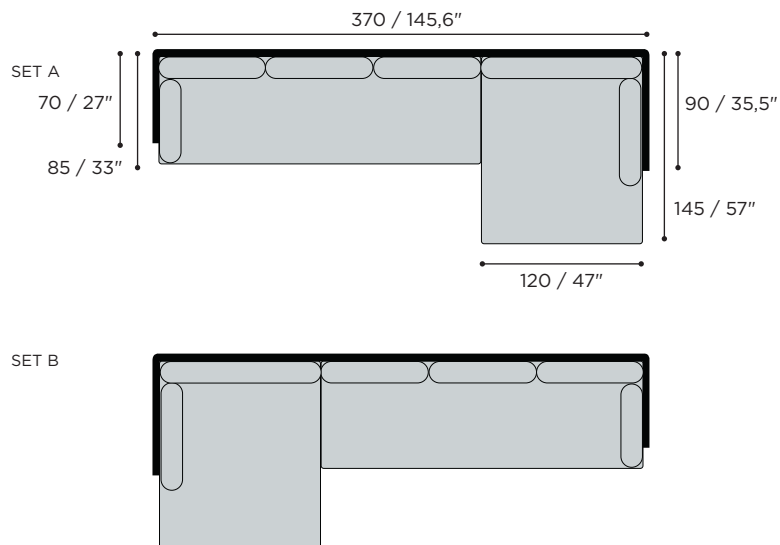

ALURA LOUNGE SETS

SET 15 Ref: ALRL 15...

		COATED ALUMINIUM	COATED ALUMINIUM	COATED ALUMINIUM
		WR	S	A
BATYLINE	WU	ALRL 15 A WRWU		
	WU	ALRL 15 B WRWU		
	PG		ALRL 15 A SPG	
	PG		ALRL 15 B SPG	
	ZU			ALRL 15 A AZU
	ZU			ALRL 15 B AZU
CUSHIONS				
PIL ALRL 15 AB SET ED... (8 pcs)				
STANDARD				
CAT. A				
CAT. B				
CAT. C				

SET 16 Ref: ALRL 16...