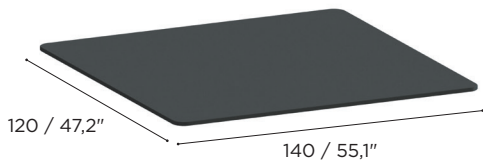

ALURA LOUNGE TABLE TOP 140
CERAMIC	WUM	ALRL 140 TOP CWUM
	BS	ALRL 140 TOP CBS
	CL	ALRL 140 TOP CCL
	TR	ALRL 140 TOP CTR
	ZUM	ALRL 140 TOP CZUM
	VB	ALRL 140 TOP CVB
	NM	ALRL 140 TOP CNM