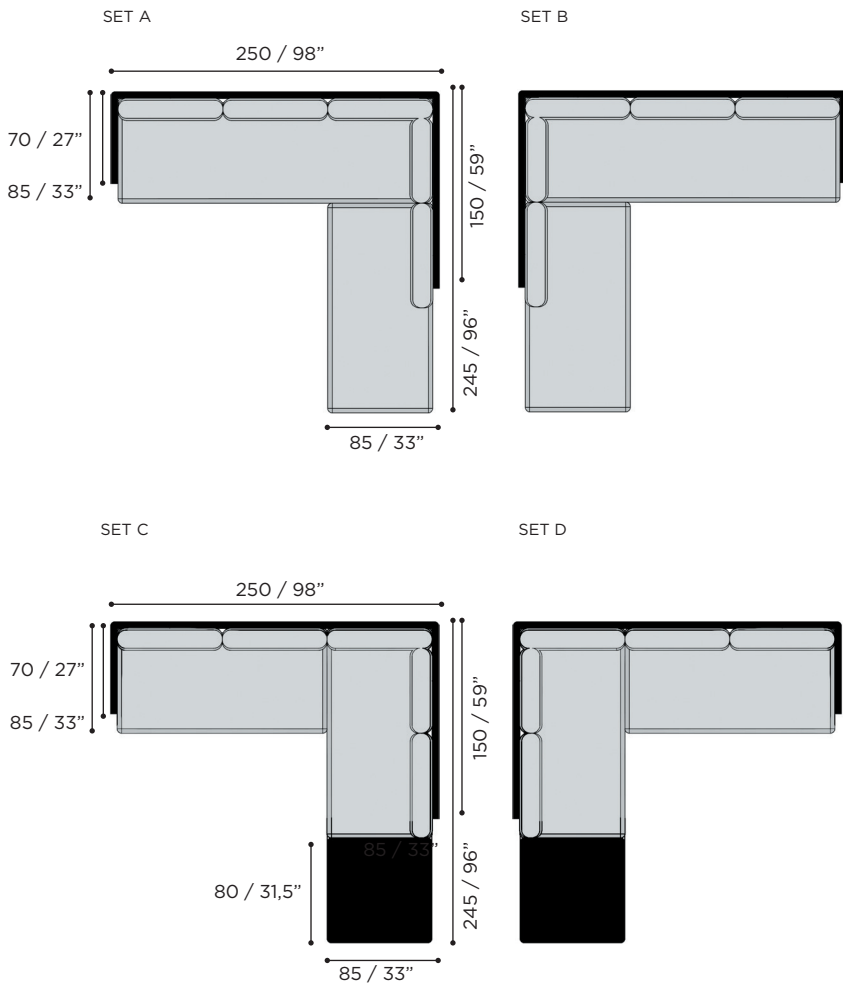

BATYLINE	WU	ALRL 06 A WRWU •		
	WU	ALRL 06 B WRWU •		
	WU	ALRL 06 C WRWU •		
	WU	ALRL 06 D WRWU •		
	PG		ALRL 06 A SPG •	
	PG		ALRL 06 B SPG •	
	PG		ALRL 06 C SPG •	
	PG		ALRL 06 D SPG •	
	ZU			ALRL 06 A AZU •
	ZU			ALRL 06 B AZU •
	ZU			ALRL 06 C AZU •
	ZU			ALRL 06 D AZU •
CUSHIONS				
PIL ALRL 06 AB SET ED... (7 pcs)				
STANDARD			•	
CAT. A			•	
CAT. B			•	
CAT. C			•	
PIL ALRL 06 CD SET ED... (7 pcs)				
STANDARD			•	
CAT. A			•	
CAT. B			•	
CAT. C			•	
TABLE TOPS				
SET C + D				SEE OPTIONS PP 187