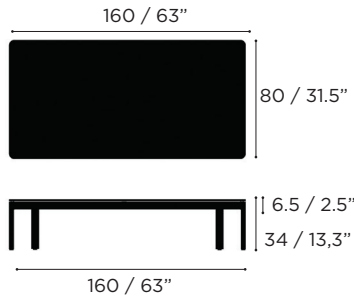

ALURA LOUNGE SPECIFICATIONS

LOUNGE TABLE		Ref: ARLR 160 LTH..	
0,43 m³		G: 46,7 kg	C: 44,7 kg

		COATED ALUMINIUM + BATYLINE	COATED ALUMINIUM + BATYLINE	COATED ALUMINIUM + BATYLINE
		WR	S	A
GLASS	WU	ALRL 160 LTH GWRWU		
	PG		ALRL 160 LTH GSPG	
	ZU			ALRL 160 LTH GAZU
CERAMIC	WUM	ALRL 160 LTH CWRWUM		
	BS	ALRL 160 LTH CWRBS	ALRL 160 LTH CSBS	ALRL 160 LTH CABS
	CL	ALRL 160 LTH CWRCL	ALRL 160 LTH CSCL	ALRL 160 LTH CACL
	TG	ALRL 160 LTH CWR TG	ALRL 160 LTH CSTG	ALRL 160 LTH CATG
	TR	ALRL 160 LTH CWRTR	ALRL 160 LTH CSTR	ALRL 160 LTH CATR
	PG		ALRL 160 LTH CSPG	
	ZUM			ALRL 160 LTH CAZUM
	VB			ALRL 160 LTH CAVB
	NM			ALRL 160 LTH CANM

ALRL 160 TABLE TOP		Ref: ARLR 160 TOP..	
G: 31,4 kg - C: 29,4 kg