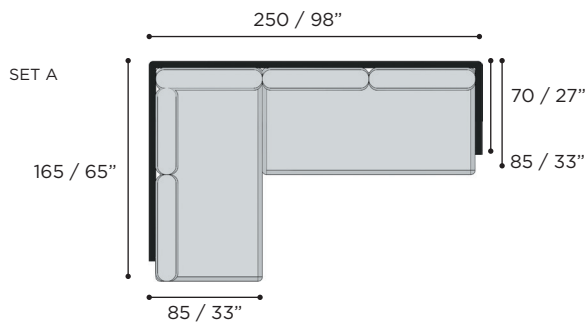

COATED ALUMINIUM	COATED ALUMINIUM	COATED ALUMINIUM
		WR	S	A
BATYLINE	WU	ALRL 01 A WRWU		
	WU	ALRL 01 B WRWU		
	PG		ALRL 01 A SPG	
	PG		ALRL 01 B SPG	
	ZU			ALRL 01 A AZU
	ZU			ALRL 01 B AZU
CUSHIONS				
PIL ALRL 01 AB SET ED... (7 pcs)				
STANDARD			•	
CAT. A			•	
CAT. B			•	
CAT. C			•	

SET 02 Ref: ALRL 02...