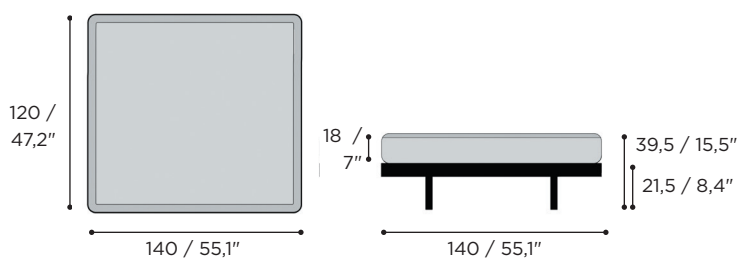

BATYLINE	WU	ALRL 140 F TWRWU		
	PG		ALRL 140 F TSPG	
	ZU			ALRL 140 F TAZU
CUSHIONS				
PIL ALRL 140 ED... (1 pc)				
STANDARD			•	
CAT. A			•	
CAT. B			•	
CAT. C			•