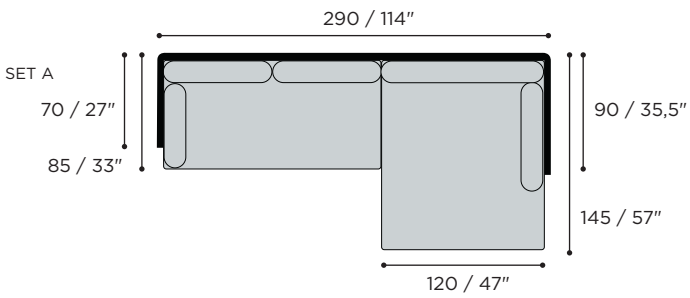

COATED ALUMINIUM	COATED ALUMINIUM	COATED ALUMINIUM
		WR	S	A
BATYLINE	WU	ALRL 14 A WRWU		
	WU	ALRL 14 B WRWU		
	PG		ALRL 14 A SPG	
	PG		ALRL 14 B SPG	
	ZU			ALRL 14 A AZU
	ZU			ALRL 14 B AZU
CUSHIONS				
PIL ALRL 14 AB SET ED... (7 pcs)				
STANDARD			•	
CAT. A			•	
CAT. B			•	
CAT. C			•