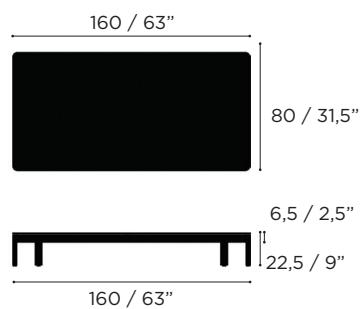

COATED ALUMINIUM + BATYLINE	COATED ALUMINIUM + BATYLINE	COATED ALUMINIUM + BATYLINE
		WR	S	A
GLASS	WU	ALRL 160 LTL GWRWU		
	PG		ALRL 160 LTL GSPG	
	ZU			ALRL 160 LTL GAZU
CERAMIC	WUM	ALRL 160 LTL CWRWUM		
	BS	ALRL 160 LTL CWRBS	ALRL 160 LTL CSBS	ALRL 160 LTL CABS
	CL	ALRL 160 LTL CWRCL	ALRL 160 LTL CSCL	ALRL 160 LTL CACL
	TG	ALRL 160 LTL CWR TG	ALRL 160 LTL CSTG	ALRL 160 LTL CATG
	TR	ALRL 160 LTL CWRTR	ALRL 160 LTL CSTR	ALRL 160 LTL CATR
	PG		ALRL 160 LTL CSPG	
	ZUM			ALRL 160 LTL CAZUM
	VB			ALRL 160 LTL CAVB
	NM			ALRL 160 LTL CANM