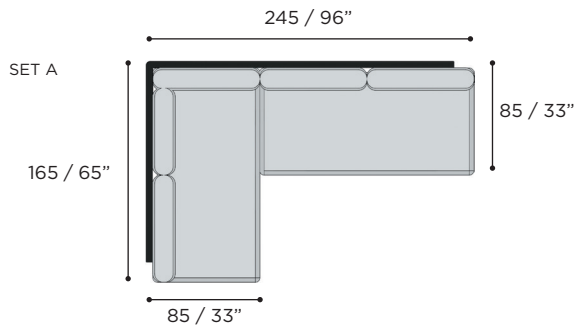

ALURA LOUNGE SETS

SET 01 Ref: ALRL 01...