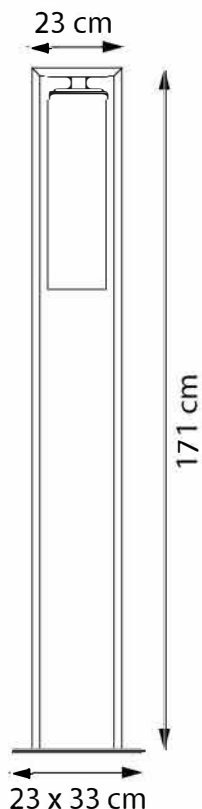

PRODUCT SHEET

DOME FLOOR

REF: DOMEF...

ROYAL
BOTANIA
indulge in finesse

TECHNICAL INFO

REFERENCE BLACK FRAME	DOMEFBCL
	DOMEFBSM
	DOMEFBAM
REFERENCE WHITE FRAME	DOMEFWCL
	DOMEFWSM
	DOMEFWAM

DIMENSIONS

WIDTH	33 CM
DEPTH	23 CM
HEIGHT	171 CM

MATERIALS

POWDERCOATED ALUMINIUM
WHITE OR BLACK

HANDMADE GLASS CLEAR /
AMBER OR SMOKE

LIGHT SOURCE

LAMP	DECORATIVE LED FILAMENT INCLUDED
POWER IN	220V / E27
LIGHT OUTPUT	300lm
COLOR TEMPERATURE	2200K
IP RATING	IP 43