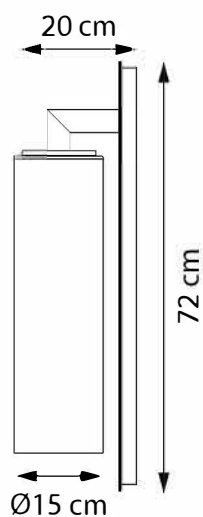

PRODUCT SHEET

DOME WALL

REF: DOMEW...

ROYAL
BOTANIA
indulge in finesse

TECHNICAL INFO

REFERENCE BLACK FRAME	DOMEWBCL
	DOMEWBSM
	DOMEWBAM
REFERENCE WHITE FRAME	DOMEWWCL
	DOMEWWSM
	DOMEWWAM

DIMENSIONS

WIDTH	Ø 15 CM
DEPTH	20 CM
HEIGHT	72 CM

MATERIALS

POWDERCOATED ALUMINIUM
WHITE OR BLACK

HANDMADE GLASS CLEAR /
AMBER OR SMOKE

LIGHT SOURCE

LAMP	DECORATIVE LED FILAMENT INCLUDED
POWER IN	220V / E27
LIGHT OUTPUT	300lm
COLOR TEMPERATURE	2200K
IP RATING	IP 43