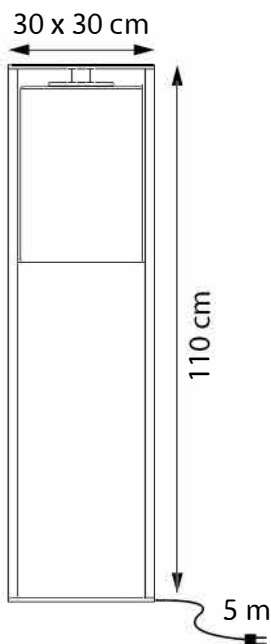

PRODUCT SHEET

DOME MOVE

REF: DOMEM...

ROYAL
BOTANIA
indulge in finesse

TECHNICAL INFO

REFERENCE BLACK FRAME	DOMEMBCL
	DOMEMBSM
	DOMEMBAM
REFERENCE WHITE FRAME	DOMEMWCL
	DOMEMWSM
	DOMEMWAM

DIMENSIONS

WIDTH	30 CM
DEPTH	30 CM
HEIGHT	110 CM

MATERIALS

POWDERCOATED ALUMINIUM
WHITE OR BLACK

HANDMADE GLASS CLEAR /
AMBER OR SMOKE

LIGHT SOURCE

LAMP	DECORATIVE LED FILAMENT INCLUDED
POWER IN	220V / E27
LIGHT OUTPUT	300lm
COLOR TEMPERATURE	2200K
IP RATING	IP 43