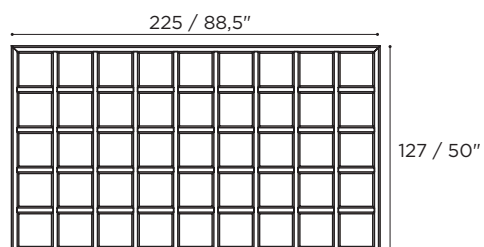

MAHOGANY OILED TEAK MHOT	TEAK TK
	MZX 200 MHOT	MZX 200 W
	•	•

LOUNGE ELEMENT 225		Ref: MZX 225...
0,24 m³	47 kg	
i 5 LEGS INCLUDED		
40-41