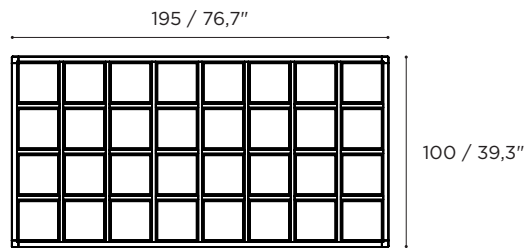

COATED ALUMINIUM	COATED ALUMINIUM	COATED ALUMINIUM	COATED ALUMINIUM
WR	S	A	BR
MZX 195 WR	MZX 195 S	MZX 195 A	MZX 195 BR
•	•	•	•

LOUNGE ELEMENT	Ref: MZX 220 ...
0,18 m³	31 kg
5 LEGS INCLUDED	
34-39, 42-47