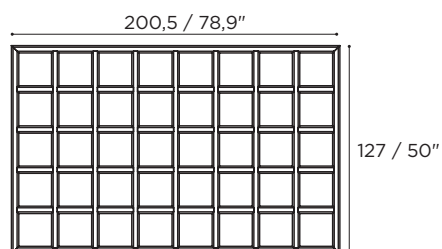

MAHOGANY OILED TEAK MHOT	TEAK TK
	MZX 150 MHOT	MZX 150 W
	•	•

LOUNGE ELEMENT 200		Ref: MZX 200...
0,22 m³	42 kg	
i 4 LEGS INCLUDED		
40-41