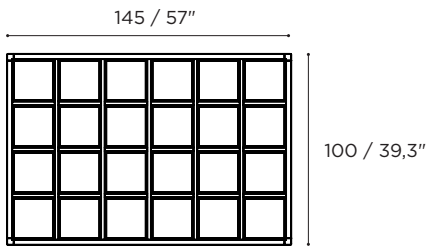

LOUNGE ELEMENT 225		Ref: MZX 225...
 0,24 m ³	 47 kg	
i 5 LEGS INCLUDED		
 40-41		

	MAHOGANY OILED TEAK MHOT	TEAK TK
	MZX 225 MHOT	MZX 225 W
	•	•

MOZAIX LOUNGE ALUMINIUM FRAMES

LOUNGE ELEMENT	Ref: MZX 100...
0,09 m ³	16 kg
4 LEGS INCLUDED	
34-39, 42-47	

COATED ALUMINIUM	COATED ALUMINIUM	COATED ALUMINIUM	COATED ALUMINIUM
WR	S	A	BR
MZX 100 WR	MZX 100 S	MZX 100 A	MZX 100 BR
•	•	•	•

LOUNGE ELEMENT	Ref: MZX 145 ...
0,12 m ³	22 kg
4 LEGS INCLUDED	
34-39, 42-47	