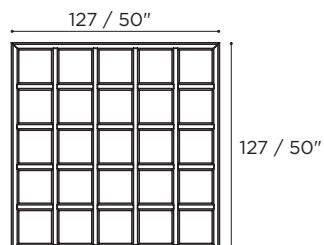

MOZAIX LOUNGE MAHOGANY & TEAK FRAMES

LOUNGE ELEMENT 125		Ref: MZX 125...
 0,14 m ³	 27 kg	
i 4 LEGS INCLUDED		
 40-41		

	MAHOGANY OILED TEAK MHOT	TEAK TK
	MZX 125 MHOT	MZX 125 W
	•	•

LOUNGE ELEMENT 150		Ref: MZX 150...
 0,16 m ³	 32 kg	
i 4 LEGS INCLUDED		
 40-41		