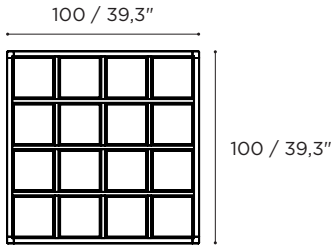

MOZAIX LOUNGE ALUMINIUM FRAMES

LOUNGE ELEMENT	Ref: MZX 100...
0,09 m³	16 kg
4 LEGS INCLUDED	
34-39, 42-47