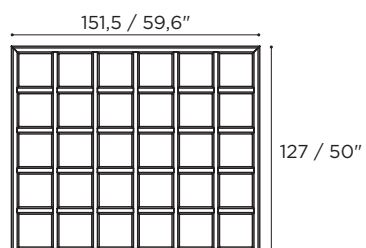

MOZAIX LOUNGE MAHOGANY & TEAK FRAMES

LOUNGE ELEMENT 125		Ref: MZX 125...
 0,14 m ³	 27 kg	
i 4 LEGS INCLUDED		
 40-41		

	MAHOGANY OILED TEAK MHOT	TEAK TK
	MZX 125 MHOT	MZX 125 W
	•	•

LOUNGE ELEMENT 150		Ref: MZX 150...
 0,16 m ³	 32 kg	
i 4 LEGS INCLUDED		
 40-41		