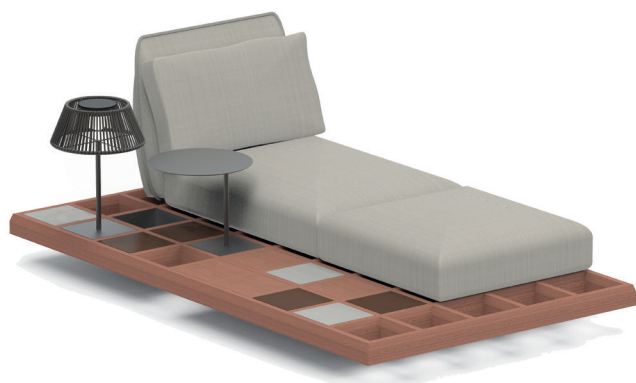

= PRICE FOR LOUNGE MODULE + CUSHIONS
PRICE FOR ACCESSORIES IS NOT INCLUDED

MOZAIX LOUNGE SETS MAHOGANY

SET 04

MZX SET 04

INCLUDED

- 3 x MZX 125 MHOT
- 2 x MZX 200 MHOT
- 1 x MZX 225 MHOT

- 2 x PIL MZX 33ED (STANDARD CAT.)
- 4 x PIL MZX 44ED (STANDARD CAT.)
- 1 x PIL MZX 43ED (STANDARD CAT.)
- 1 x PIL MZX 55ED (STANDARD CAT.)
- 3 x PIL MZX 31VHED (STANDARD CAT.)
- 5 x PIL MZX 41VHED (STANDARD CAT.)
- 3 x PIL MZX 100P (STANDARD CAT.)
- 4 x PIL MZX 75P (STANDARD CAT.)

= PRICE FOR LOUNGE MODULE + CUSHIONS
PRICE FOR ACCESSORIES IS NOT INCLUDED

SET 05

MZX SET 05

INCLUDED

- 2 x MZX 125 MHOT
- 3 x MZX 225 MHOT

- 5 x PIL MZX 33ED (STANDARD CAT.)
- 1 x PIL MZX 44ED (STANDARD CAT.)
- 5 x PIL MZX 31VHED (STANDARD CAT.)
- 2 x PIL MZX 41VHED (STANDARD CAT.)
- 1 x PIL MZX 100P (STANDARD CAT.)
- 1 x PIL MZX 43ED (STANDARD CAT.)
- 5 x PIL MZX 75P (STANDARD CAT.)
- 1 x PIL MZX 60P (STANDARD CAT.)

= PRICE FOR LOUNGE MODULE + CUSHIONS
PRICE FOR ACCESSORIES IS NOT INCLUDED

SET 06

MZX SET 06

INCLUDED

- 1 x MZX 225 MHOT

- 1 x PIL MZX 33ED (STANDARD CAT.)
- 1 x PIL MZX 31VHED (STANDARD CAT.)
- 1 x PIL MZX 75P (STANDARD CAT.)
- 1 x PIL MZX 43ED (STANDARD CAT.)