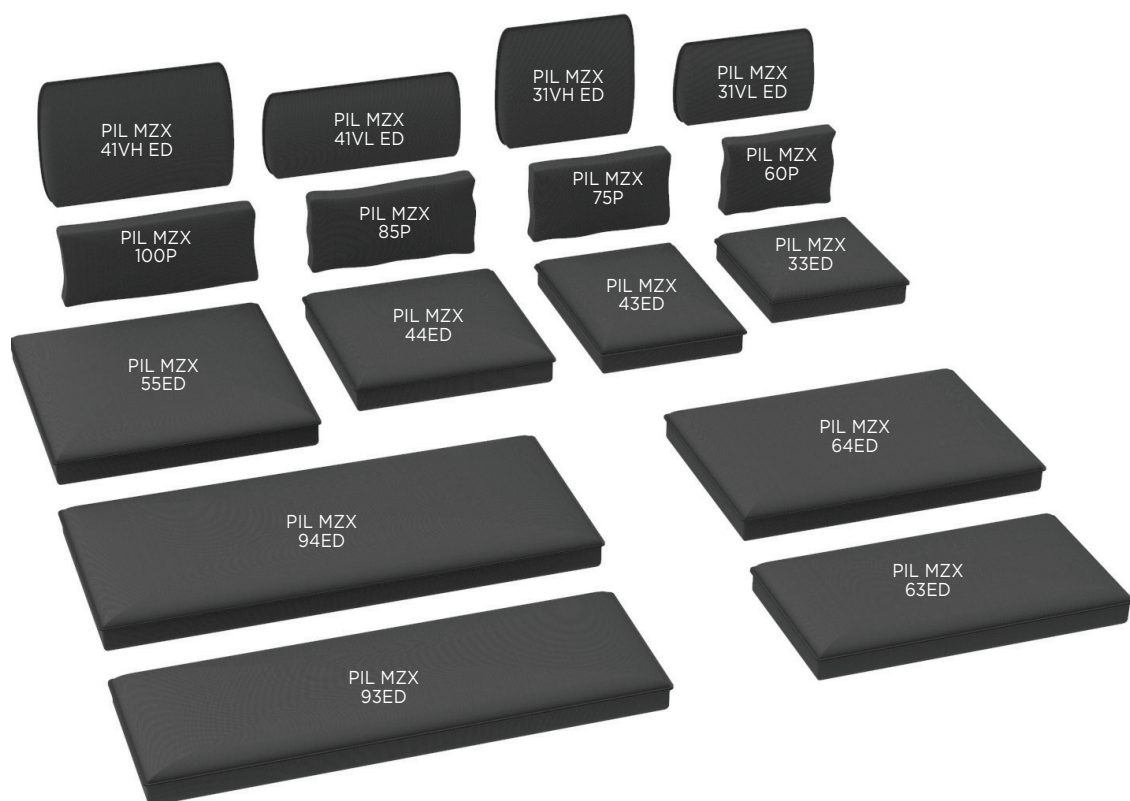

MOZAIX LOUNGE CUSHIONS

	SEAT CUSHIONS
	SEAT 75 x 75
	PIL MZX 33 ED...
STANDARD	•
CAT. A	•
CAT. B	•
CAT. C	•
	SEAT 100 x 100
	PIL MZX 44 ED...
STANDARD	•
CAT. A	•
CAT. B	•
CAT. C	•
	SEAT 100 x 75
	PIL MZX 43 ED...
STANDARD	•
CAT. A	•
CAT. B	•
CAT. C	•
	SEAT 125 x 125
	PIL MZX 55 ED...
STANDARD	•
CAT. A	•
CAT. B	•
CAT. C	•
	SEAT 150 x 75
	PIL MZX 63 ED...
STANDARD	•
CAT. A	•
CAT. B	•
CAT. C	•
	SEAT 150 x 100
	PIL MZX 64 ED...
STANDARD	•
CAT. A	•
CAT. B	•
CAT. C	•
	SEAT 225 x 75
	PIL MZX 93 ED...
STANDARD	•
CAT. A	•
CAT. B	•
CAT. C	•
	SEAT 225 x 100
	PIL MZX 94 ED...
STANDARD	•
CAT. A	•
CAT. B	•
CAT. C	•

	BACK CUSHIONS
	BACK 75 x 65 (HIGH)
	PIL MZX 31VH ED...
STANDARD	•
CAT. A	•
CAT. B	•
CAT. C	•
	BACK 75 x 40 (LOW)
	PIL MZX 31VL ED...
STANDARD	•
CAT. A	•
CAT. B	•
CAT. C	•
	BACK 100 x 65 (HIGH)
	PIL MZX 41VH ED...
STANDARD	•
CAT. A	•
CAT. B	•
CAT. C	•
	BACK 100 x 40 (LOW)
	PIL MZX 41VL ED...
STANDARD	•
CAT. A	•
CAT. B	•
CAT. C	•

	COMFORT CUSHIONS
	COMFORT CUSHION 60 x 40
	PIL MZX 60P...
STANDARD	•
CAT. A	•
CAT. B	•
CAT. C	•
	COMFORT CUSHION 75 x 40
	PIL MZX 75P...
STANDARD	•
CAT. A	•
CAT. B	•
CAT. C	•
	COMFORT CUSHION 85 x 40
	PIL MZX 85P...
STANDARD	•
CAT. A	•
CAT. B	•
CAT. C	•
	COMFORT CUSHION 100 x 40
	PIL MZX 100P...
STANDARD	•
CAT. A	•
CAT. B	•
CAT. C	•